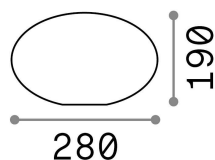

General info

Outdoor - Accessories

| | |
|---------------------|-------------------------|
| Ean | 8021696145068 |
| Item | CLIO-1 PARALUME |
| Installation | Accessory |
| Guarantee | 5 years |
| Gross weight | 0.67 kg |
| Volume | 0.017057 m ³ |